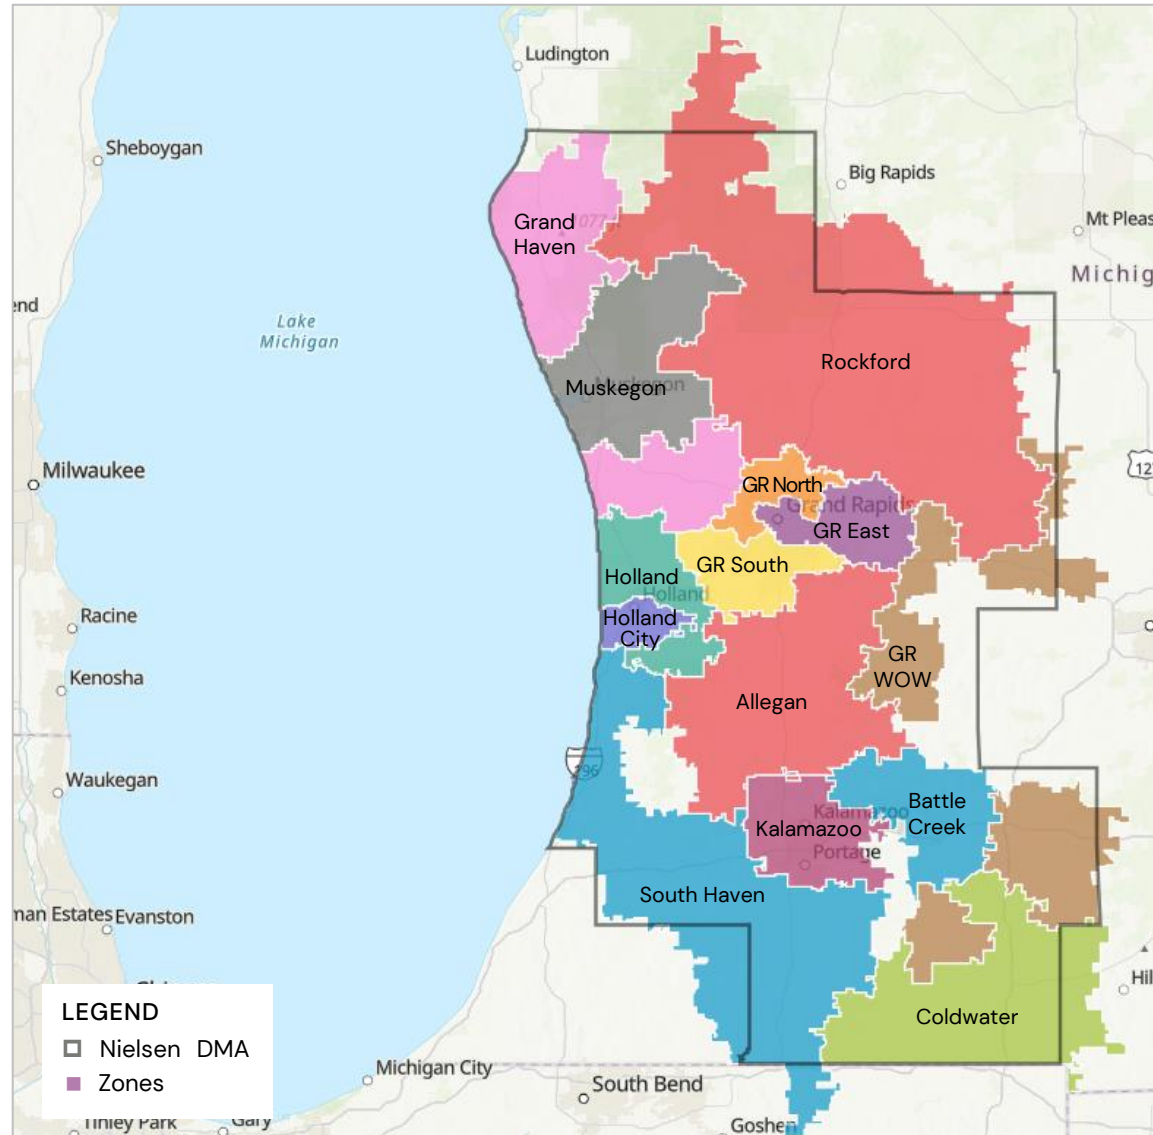

Grand Rapids - Kalamazoo - Battle Creek, MI Interconnect

Thank You for Choosing National Media Spots, Inc.
We Appreciate Your Business!
888-579-8088
www.nationalmediaspots.com
media@nationalmediaspots.com