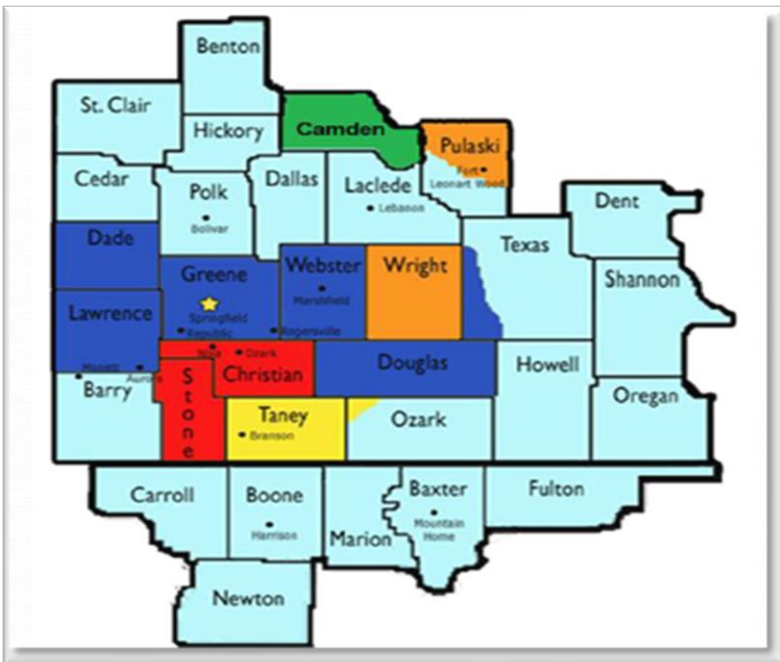

Springfield Zone			Branson Zone			Springfield AT&T UVerse		
Zip	City	County	Zip	City	County	Zip	City	County
65604	Ash Grove	Greene	65615	Branson	Taney	65619	Battlefield	Greene
65608	Ava	Douglas	65616	Branson	Taney	65714	Nixa	Christian
65610	Billings	Christian	65672	Hollister	Taney	65721	Ozark	Christian
65633	Crane	Stone	65673	Hollister	Taney	65738	Republic	Greene
65646	Everton	Dade	65679	Kirbyville	Taney	65742	Rogersville	Greene
65653	Forsyth	Taney	65715	Noble	Ozark	65757	Strafford	Greene
65661	Greenfield	Dade	65739	Ridgedale	Taney	65802	Springfield	Greene
65682	Lockwood	Dade	65740	Merriam Woods	Taney	65803	Springfield	Greene
65686	Kimberling City	Stone	St. Robert Zone			65804	Springfield	Greene
65689	Cabool	Texas	Zip	City	County	65806	Springfield	Greene
65704	Mansfield	Wright	65457	Devils Elbow	Pulaski	65807	Springfield	Greene
65706	Marshfield	Webster	65459	Dixon	Pulaski	65809	Springfield	Greene
65707	Miller	Lawrence	65473	Ft. Leonard Wood	Pulaski	65810	Springfield	Greene
65712	Mt. Vernon	Lawrence	6550	Newburg	Pulaski			
65742	Rogersville	Greene	65555	Raymondville	Pulaski			
65746	Seymour	Webster	65583	Waynesville	Pulaski			
65757	Strafford	Greene	65584	St. Robert	Pulaski			
65770	Walnut Grove	Greene	Osage Beach					
65781	Willard	Greene	Zip	City	County			
65802	Springfield	Greene	65020	Camdenton	Camden			
65803	Springfield	Greene	65026	Eldon	Miller			
65804	Springfield	Greene	65037	Gravois Mills	Morgan			
65806	Springfield	Greene	65038	Laurie	Morgan			
65807	Springfield	Greene	65049	Lake Ozark	Camden			
65809	Springfield	Greene	65052	Linn Creek	Camden			
65810	Springfield	Greene	65065	Osage Beach	Camden			
Nixa/Ozark/Branson West Zone			65072	Rocky Mt.	Morgan			
Zip	City	County	65079	Sunrise Beach	Camden			
65669	Highlandville	Christian						
65714	Nixa	Christian						
65721	Ozark	Christian						
65737	Branson West	Christian						
65737	Reeds Spring	Stone						

Thank You for Choosing National Media Spots, Inc.
We Appreciate Your Business!
888-579-8088
www.nationalmediaspots.com
media@nationalmediaspots.com